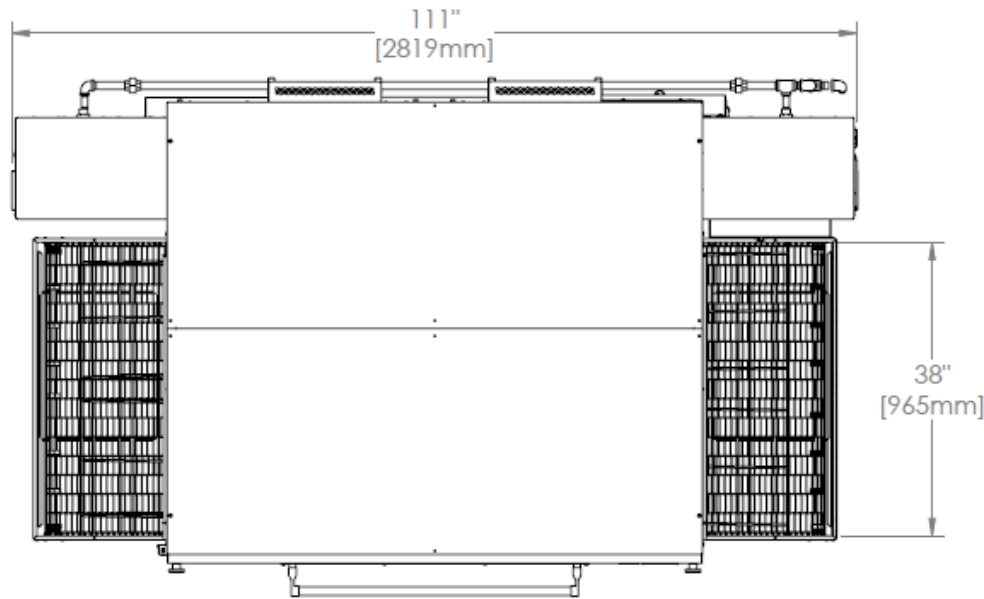

3870 Oven

Triple Stack H Series

The Information Contained In This Drawing Is The Sole Property Of Wolfe Electric Inc. Any Reproduction In Part Or Whole Without The Written Permission Of Wolfe Electric Inc Is Prohibited.