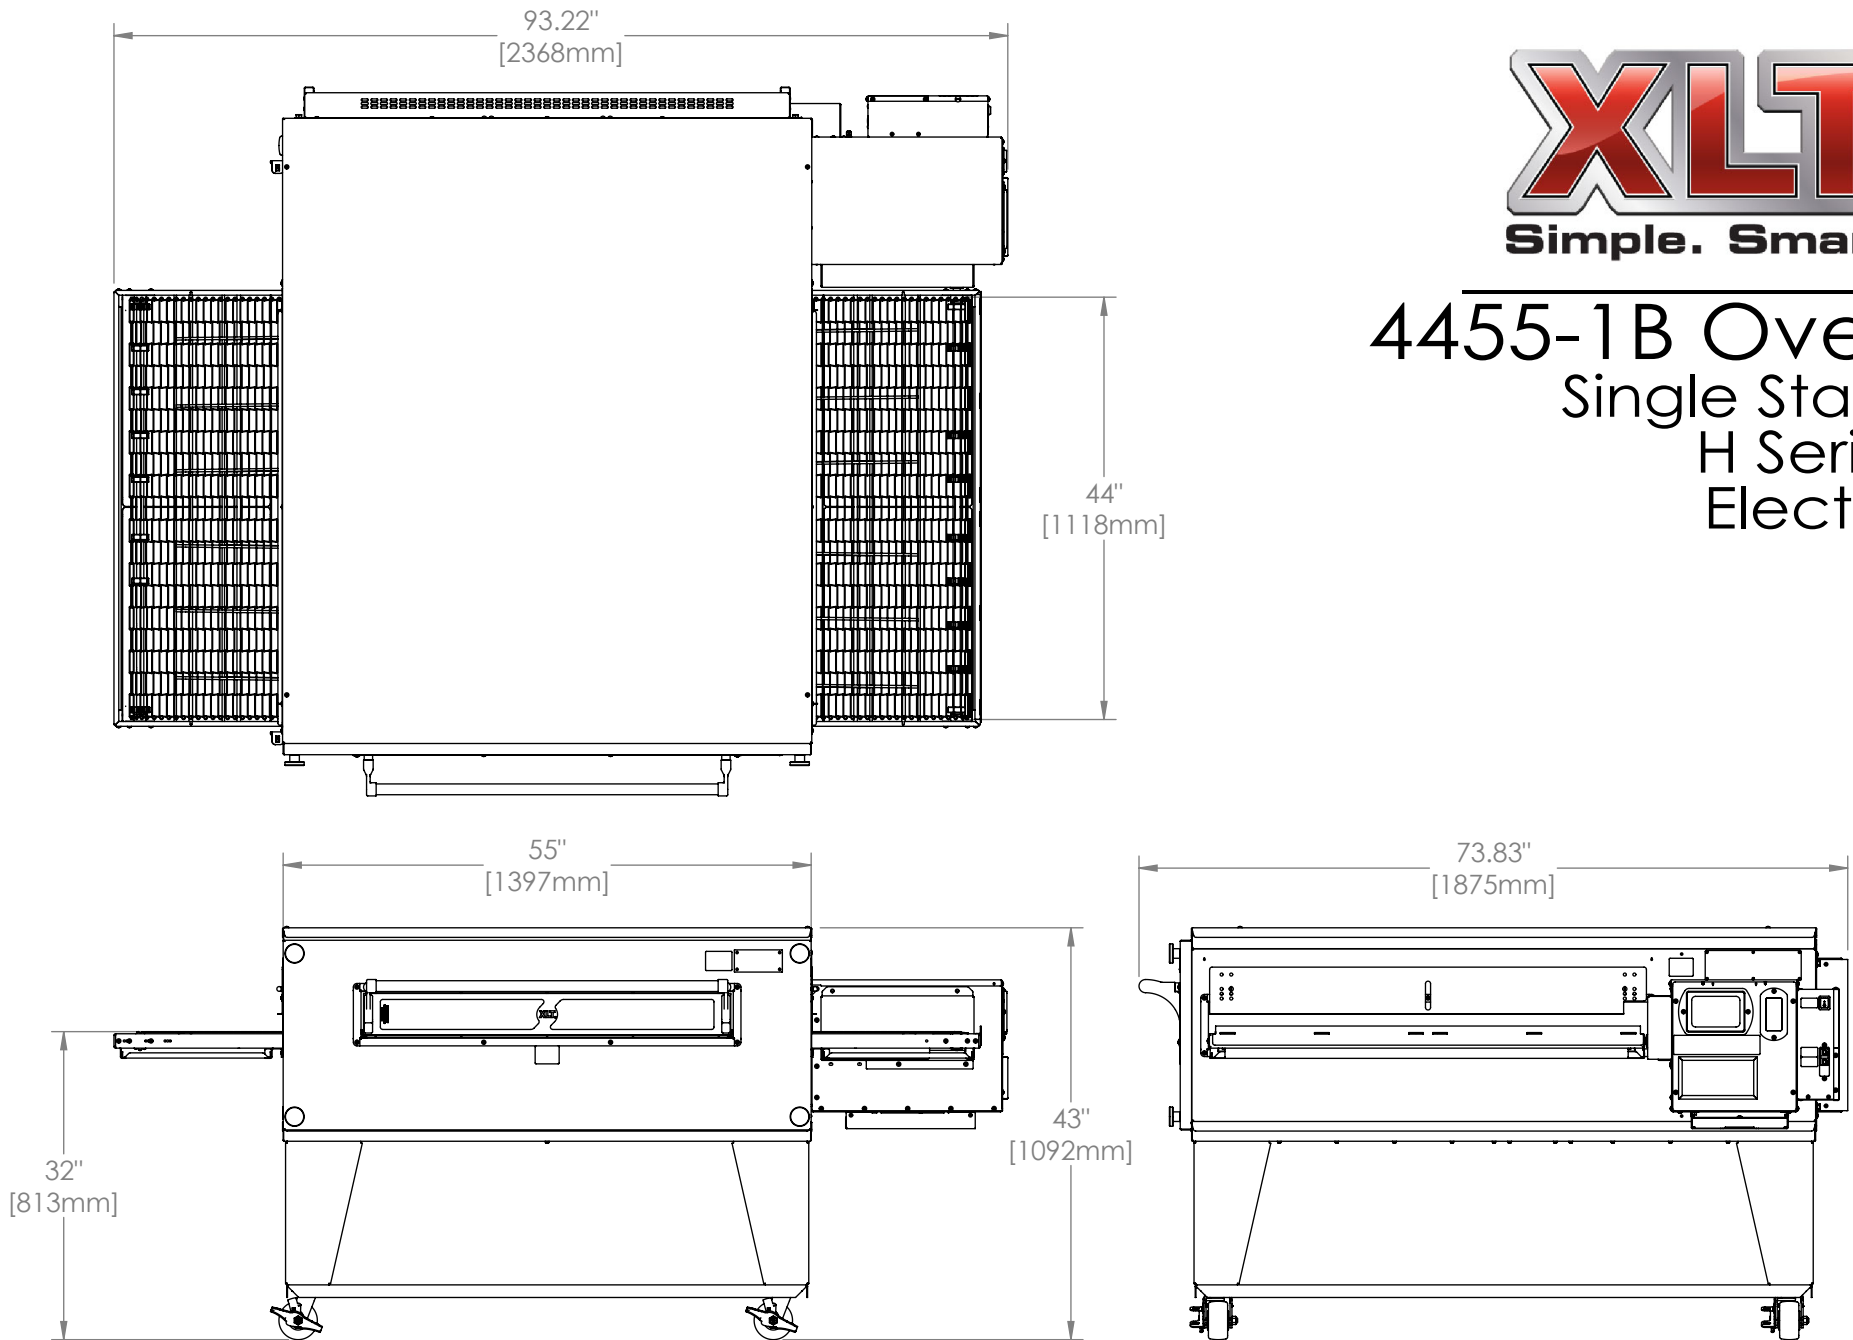

4455-1B Oven  
Single Stack  
H Series  
Electric

The Information Contained In This Drawing Is The Sole Property Of Wolfe Electric Inc. Any Reproduction In Part Or Whole Without The Written Permission Of Wolfe Electric Inc Is Prohibited.