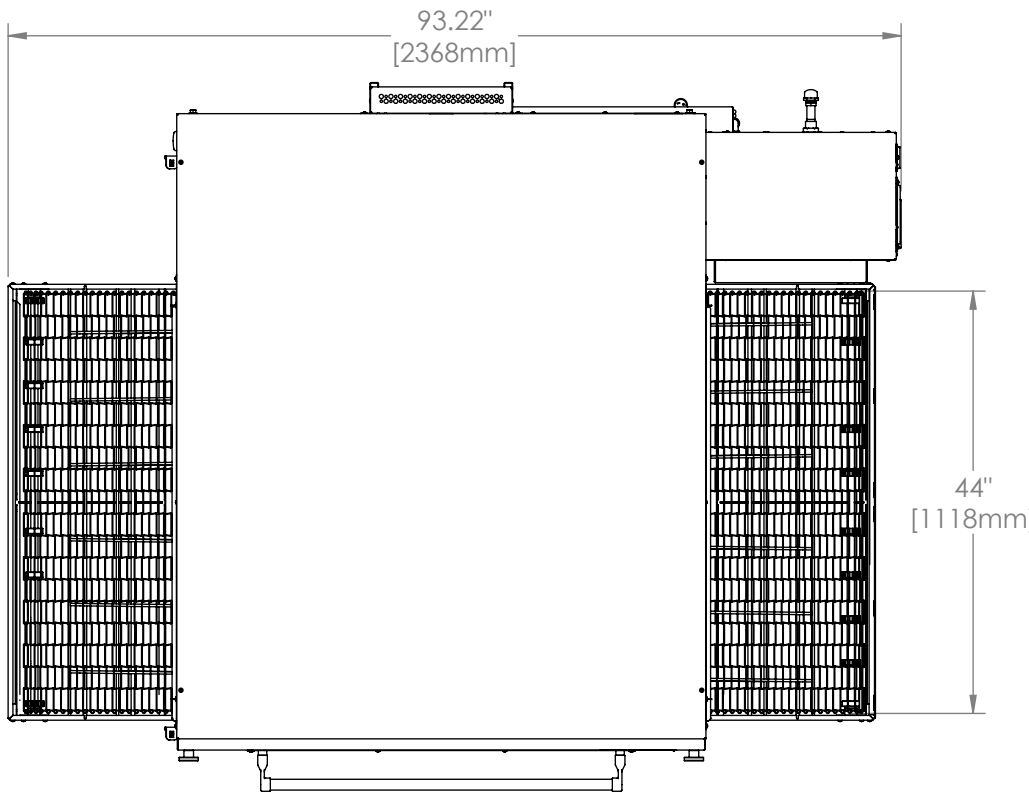

4455-1B Oven

Single Stack
H Series

The Information Contained In This Drawing Is The Sole Property Of Wolfe Electric Inc. Any Reproduction In Part Or Whole Without The Written Permission Of Wolfe Electric Inc Is Prohibited.