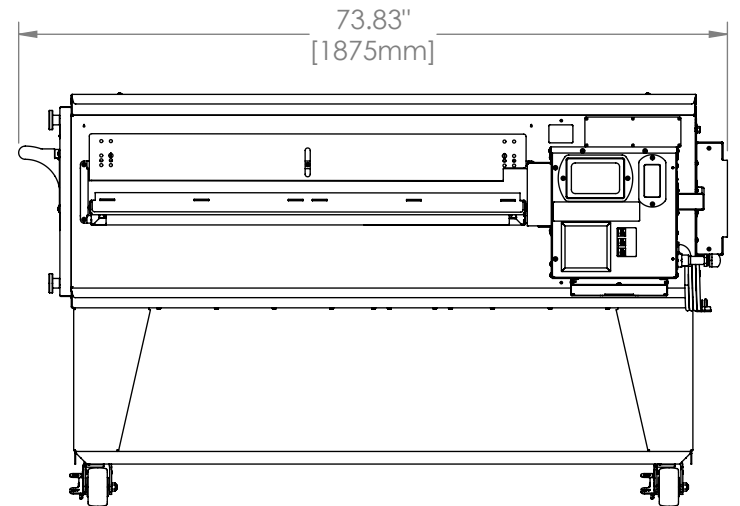

4455-1B Oven

Single Stack
H Series

The Information Contained In This Drawing Is The Sole Property Of Wolfe Electric Inc. Any Reproduction In Part Or Whole Without The Written Permission Of Wolfe Electric Inc Is Prohibited.