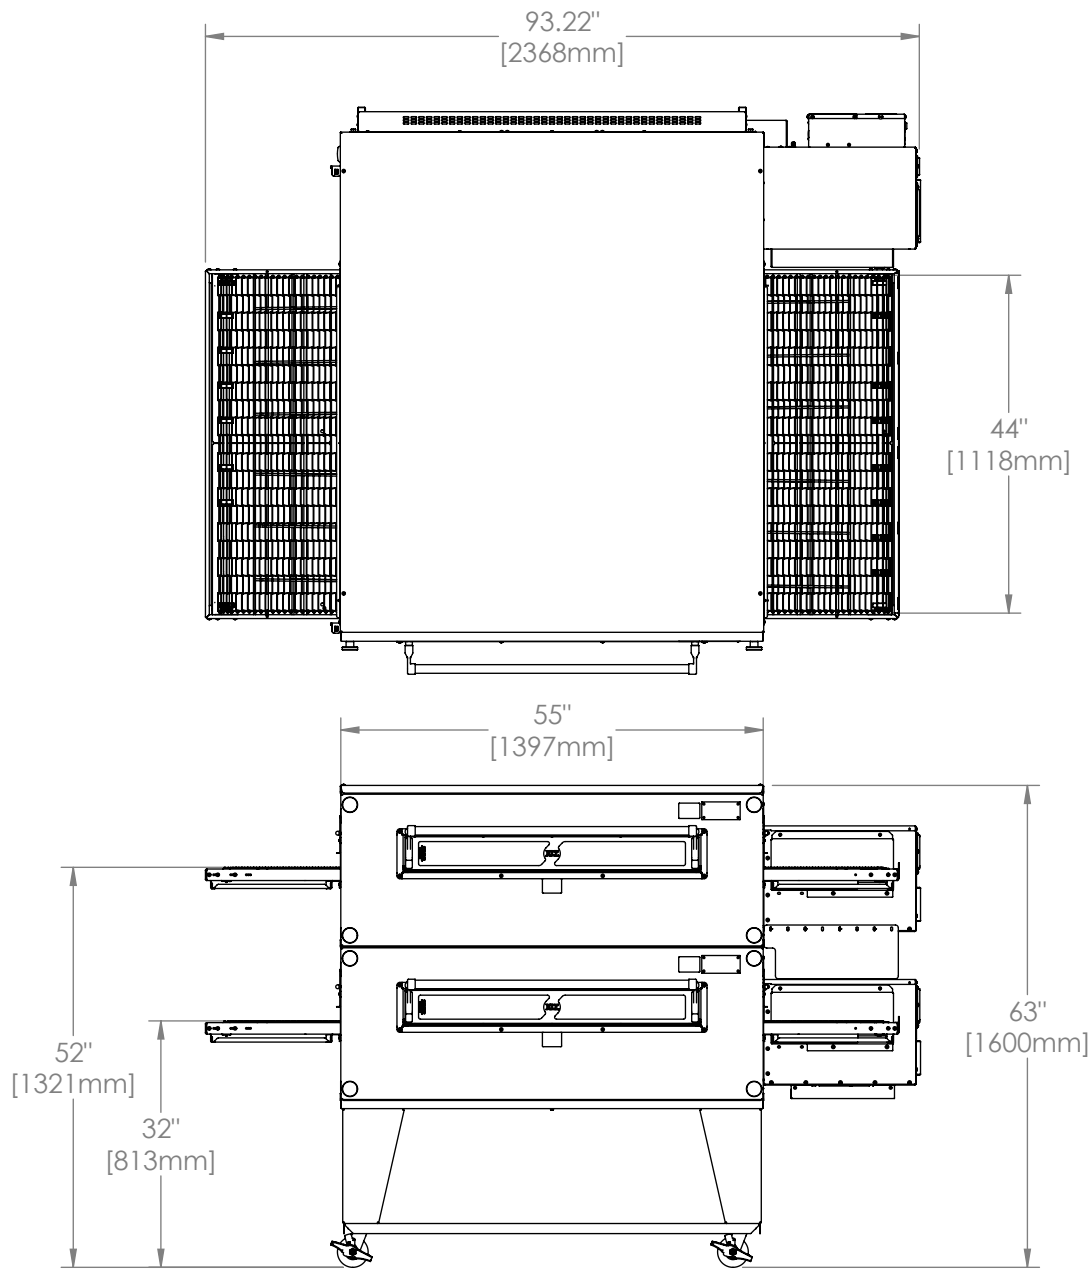

4455-1B Oven

Double Stack
H Series
Electric

The Information Contained In This Drawing Is The Sole Property Of Wolfe Electric Inc. Any Reproduction In Part Or Whole Without The Written Permission Of Wolfe Electric Inc Is Prohibited.