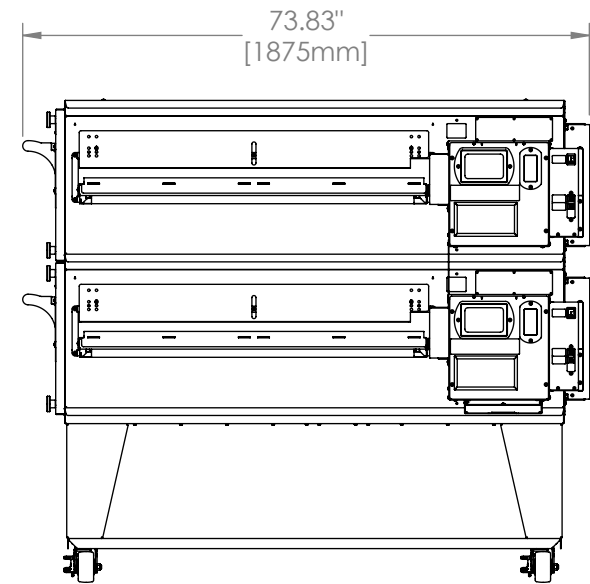

4455-1B Oven

Double Stack
H Series
Electric

The Information Contained In This Drawing Is The Sole Property Of Wolfe Electric Inc. Any Reproduction In Part Or Whole Without The Written Permission Of Wolfe Electric Inc Is Prohibited.