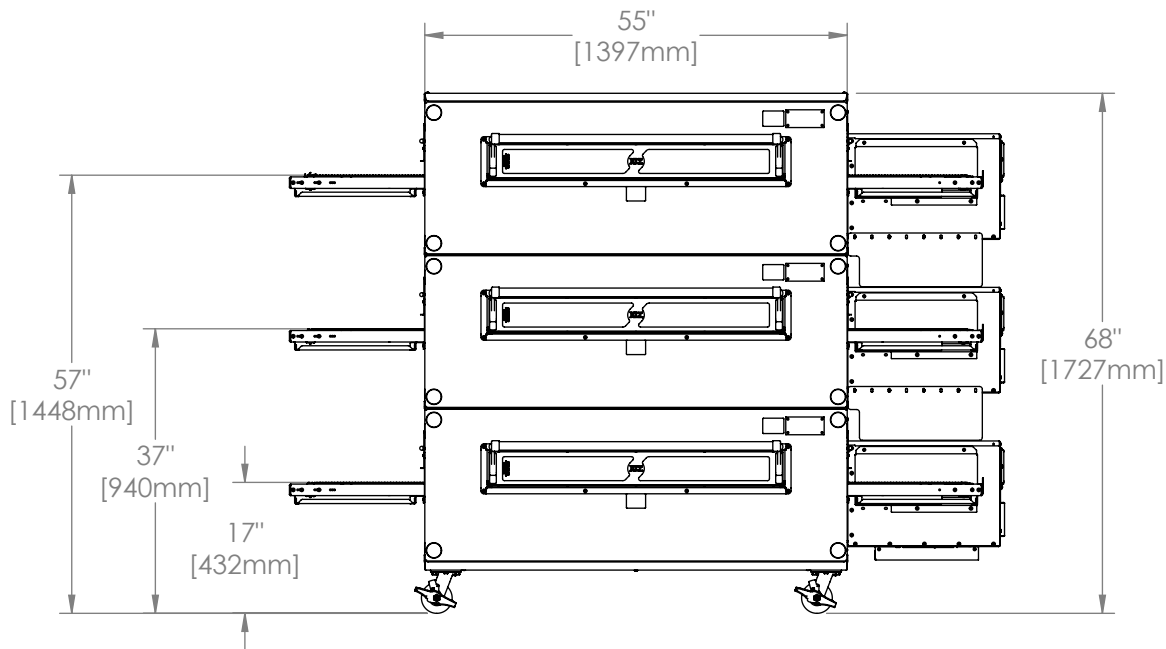

4455-1B Oven

Triple Stack
H Series
Electric

The Information Contained In This Drawing Is The Sole Property Of Wolfe Electric Inc. Any Reproduction In Part Or Whole Without The Written Permission Of Wolfe Electric Inc Is Prohibited.