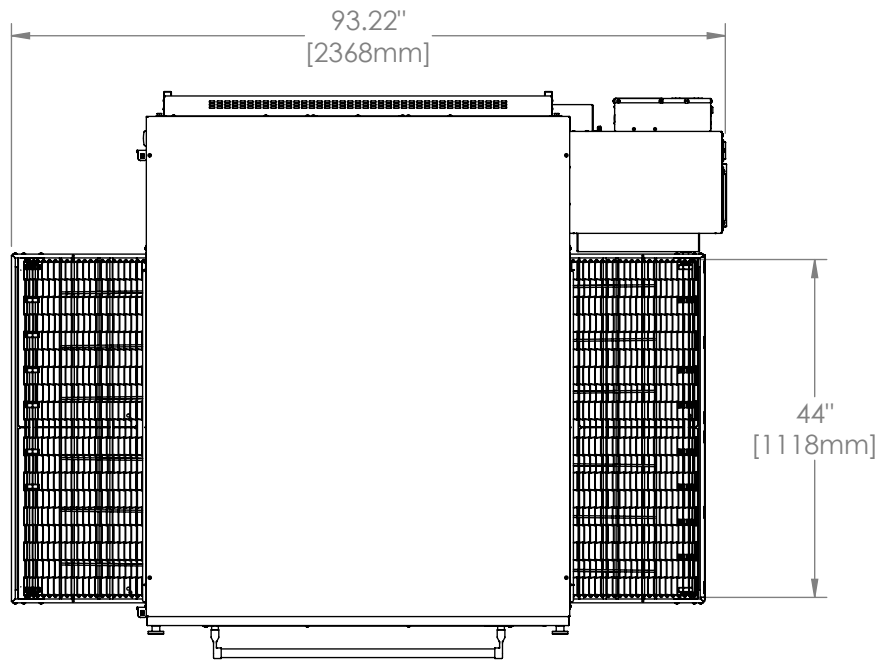

4455-1B Oven

Triple Stack
H Series
Electric

The Information Contained In This Drawing Is The Sole Property Of Wolfe Electric Inc. Any Reproduction In Part Or Whole Without The Written Permission Of Wolfe Electric Inc Is Prohibited.