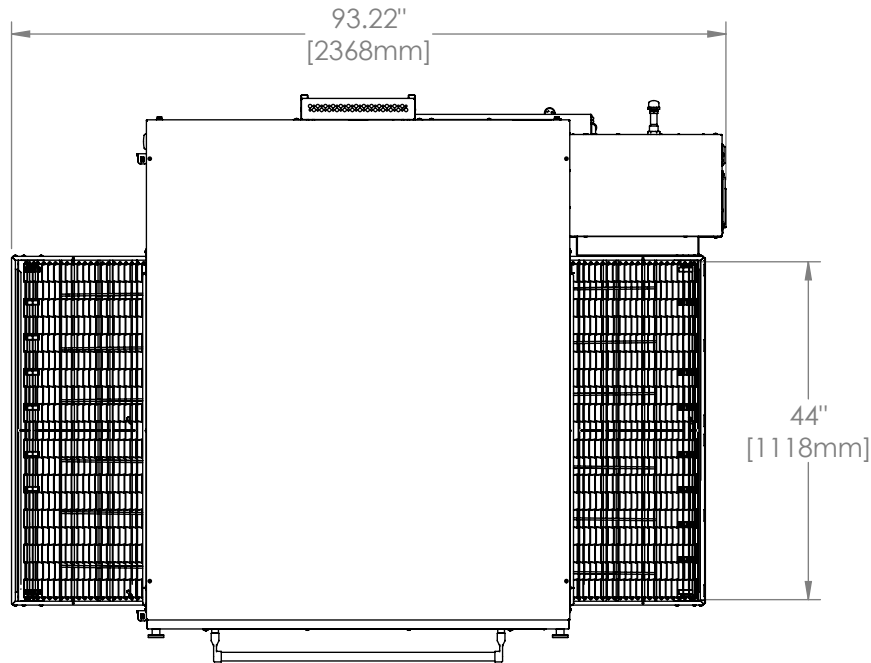

4455-1B Oven

Triple Stack
H Series

The Information Contained In This Drawing Is The Sole Property Of Wolfe Electric Inc. Any Reproduction In Part Or Whole Without The Written Permission Of Wolfe Electric Inc Is Prohibited.