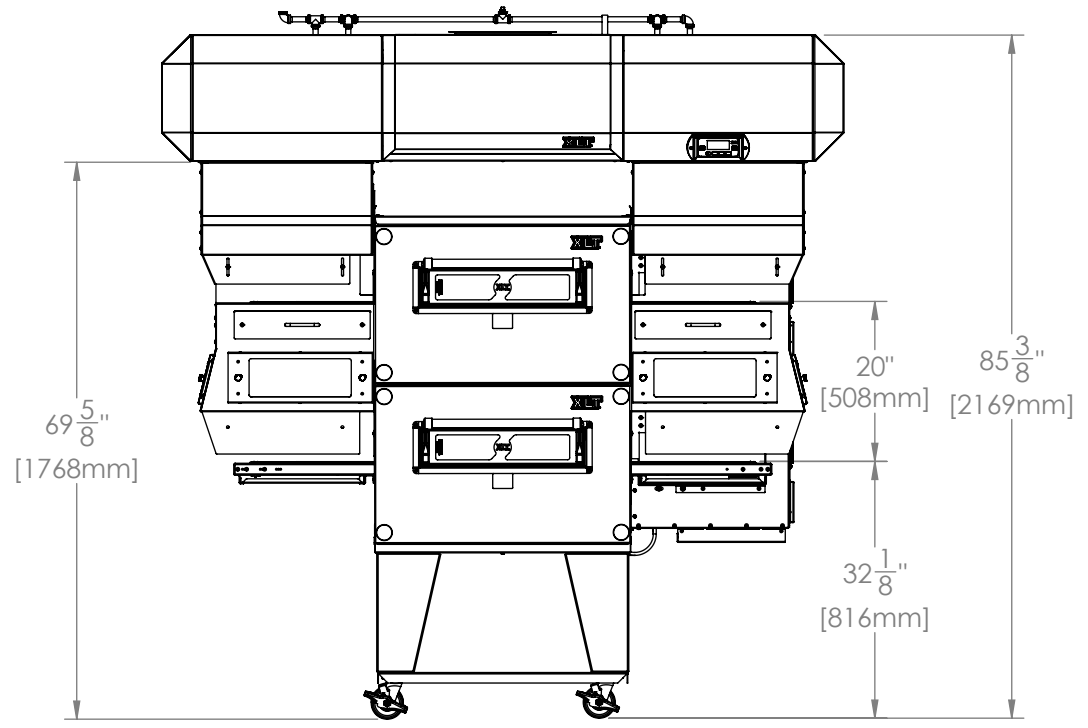

1832 Hood Double Stack H Series

The Information Contained In This Drawing Is The Sole Property Of Wolfe Electric Inc. Any Reproduction In Part Or Whole Without The Written Permission Of Wolfe Electric Inc Is Prohibited.