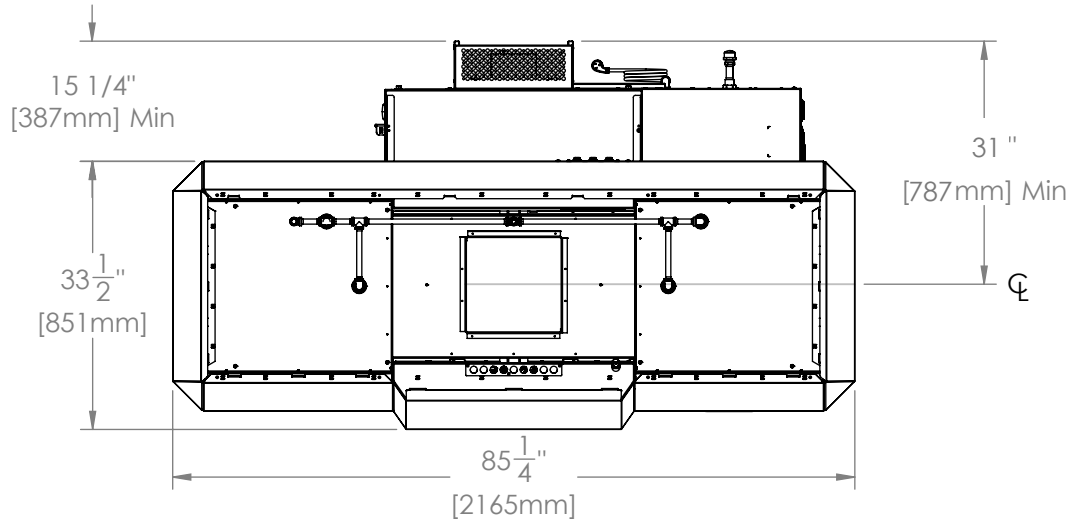

1832 Hood Double Stack H Series

The Information Contained In This Drawing Is The Sole Property Of Wolfe Electric Inc. Any Reproduction In Part Or Whole Without The Written Permission Of Wolfe Electric Inc Is Prohibited.