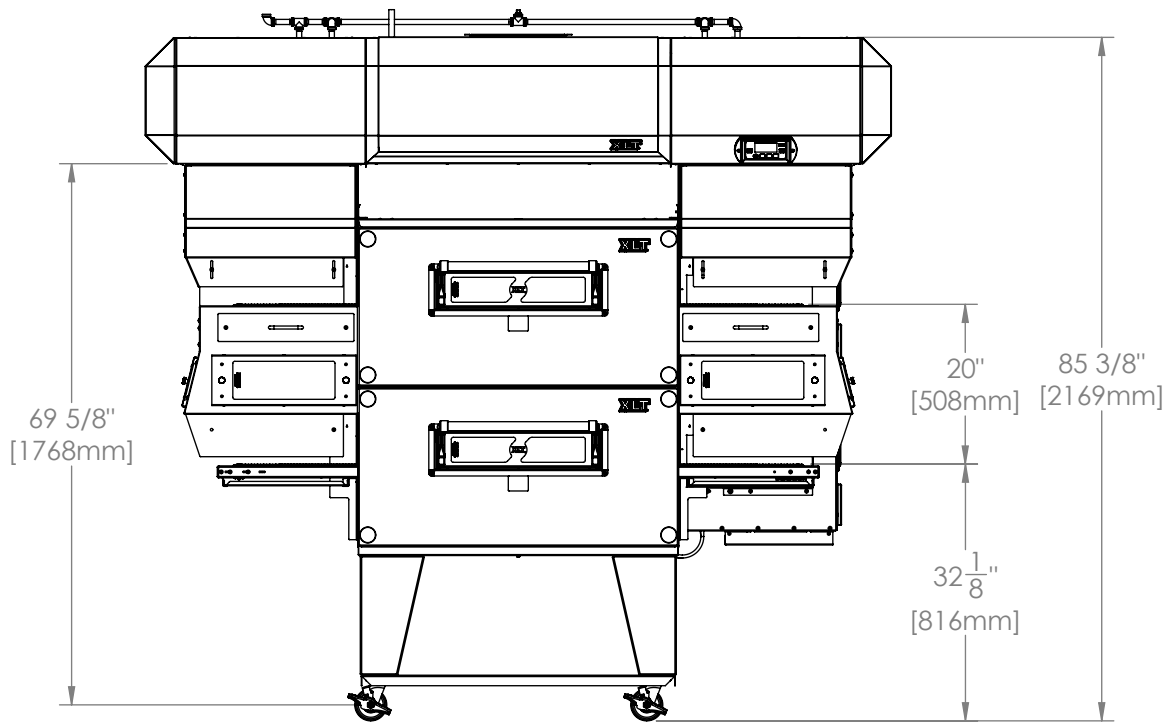

2440 Hood Double Stack H Series

The Information Contained In This Drawing Is The Sole Property Of Wolfe Electric Inc. Any Reproduction In Part Or Whole Without The Written Permission Of Wolfe Electric Inc Is Prohibited.