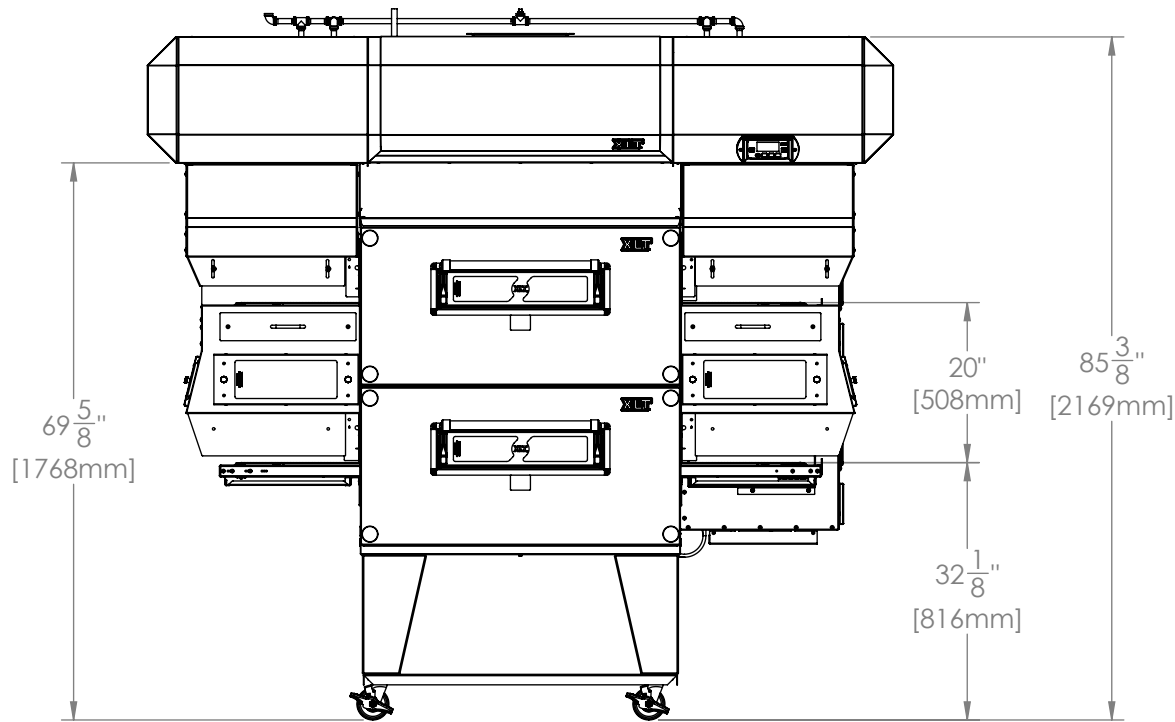

# 3240 Hood Double Stack H Series

The Information Contained In This Drawing Is The Sole Property Of Wolfe Electric Inc. Any Reproduction In Part Or Whole Without The Written Permission Of Wolfe Electric Inc Is Prohibited.