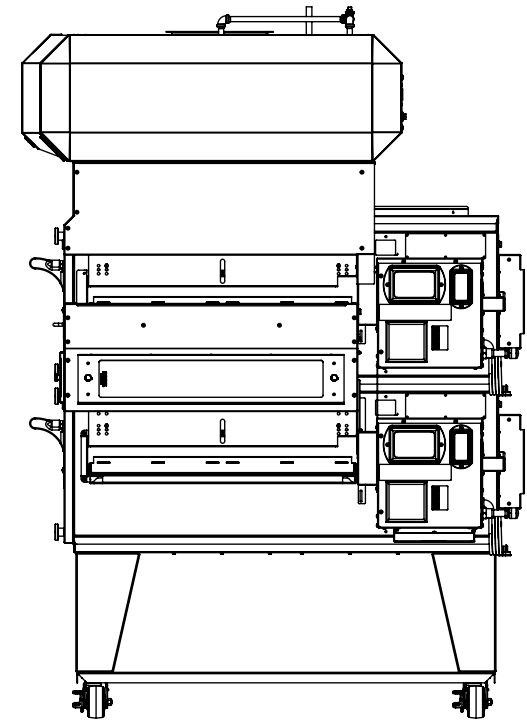

# 3240 Hood Double Stack H Series

The Information Contained In This Drawing Is The Sole Property Of Wolfe Electric Inc. Any Reproduction In Part Or Whole Without The Written Permission Of Wolfe Electric Inc Is Prohibited.