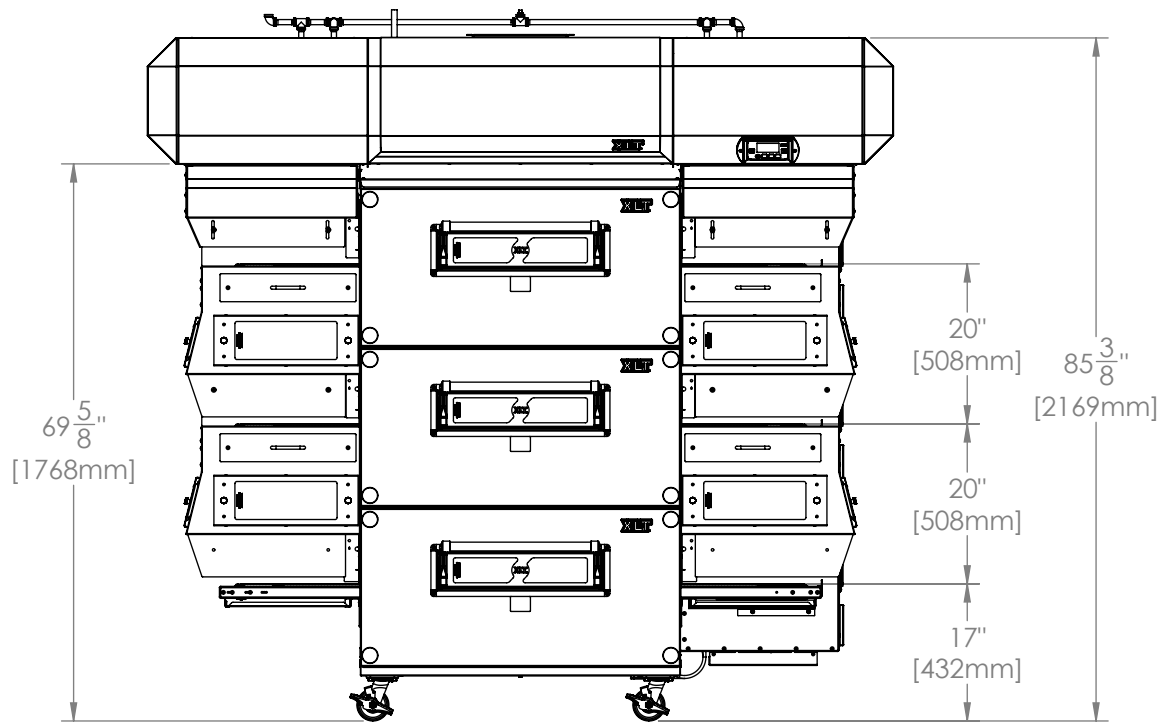

3240 Hood Triple Stack H Series

The Information Contained In This Drawing Is The Sole Property Of Wolfe Electric Inc. Any Reproduction In Part Or Whole Without The Written Permission Of Wolfe Electric Inc Is Prohibited.