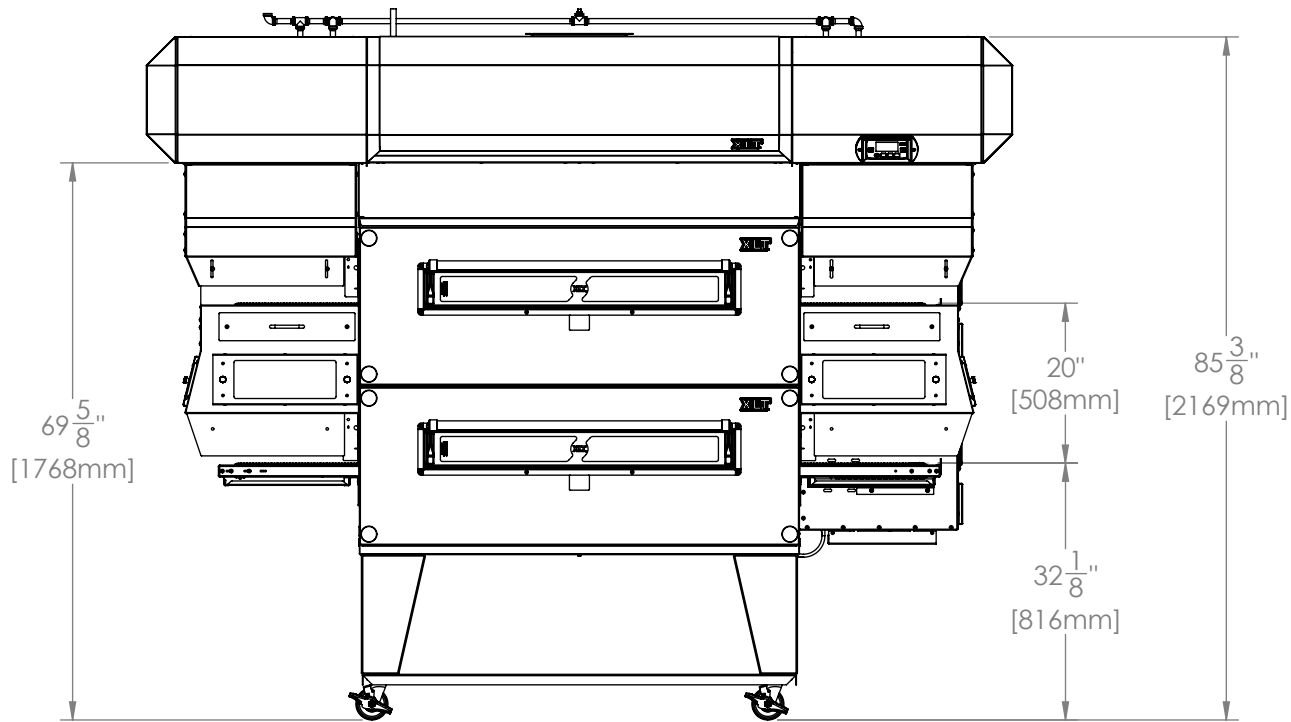

# 3255 Hood Double Stack H Series

The Information Contained In This Drawing Is The Sole Property Of Wolfe Electric Inc. Any Reproduction In Part Or Whole Without The Written Permission Of Wolfe Electric Inc Is Prohibited.