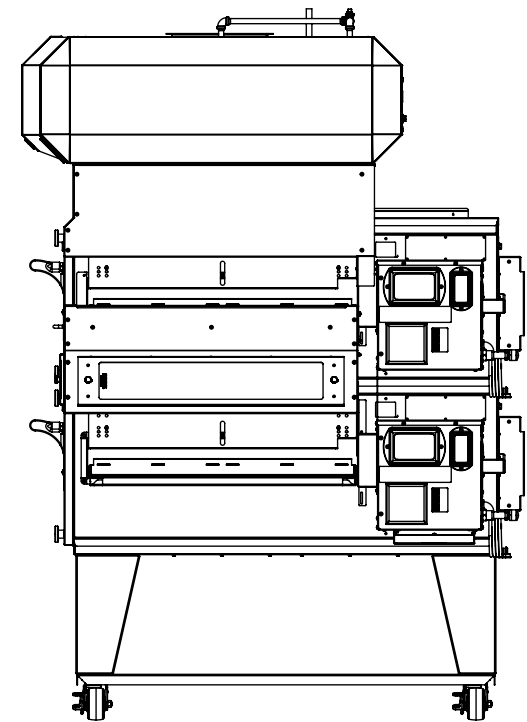

# 3255 Hood Double Stack H Series

The Information Contained In This Drawing Is The Sole Property Of Wolfe Electric Inc. Any Reproduction In Part Or Whole Without The Written Permission Of Wolfe Electric Inc Is Prohibited.