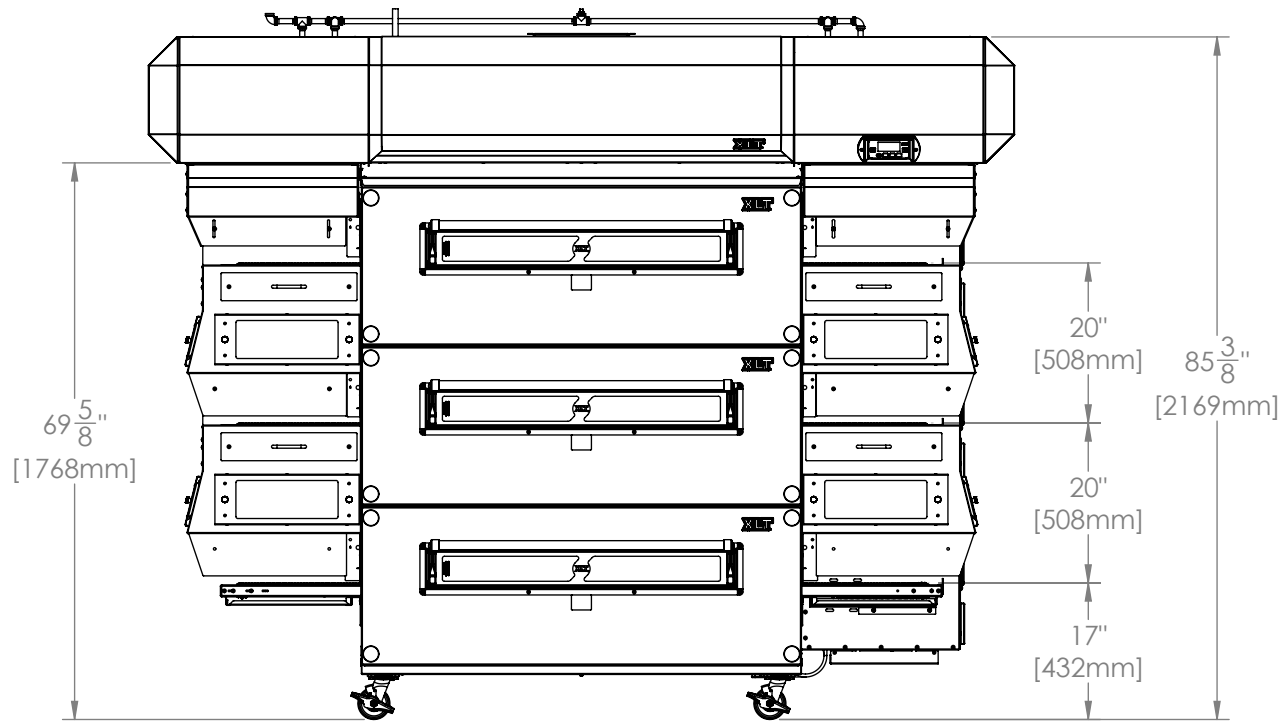

3255 Hood

Triple Stack

H Series

The Information Contained In This Drawing Is The Sole Property Of Wolfe Electric Inc. Any Reproduction In Part Or Whole Without The Written Permission Of Wolfe Electric Inc Is Prohibited.