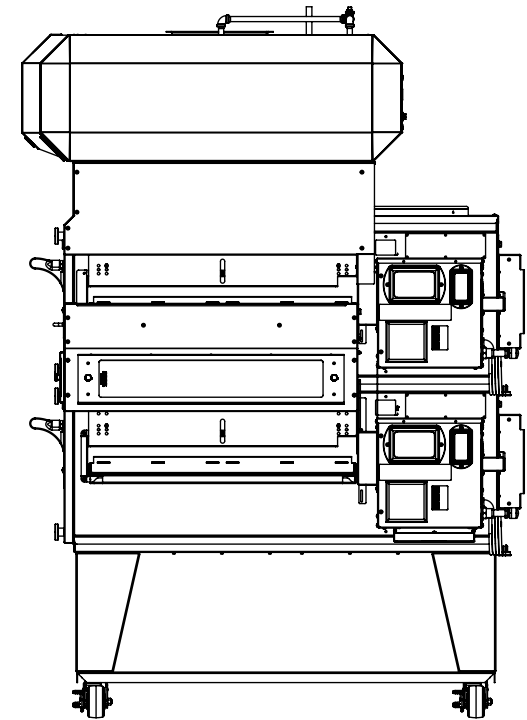

3270-1B Hood

Double Stack

H Series

The Information Contained In This Drawing Is The Sole Property Of Wolfe Electric Inc. Any Reproduction In Part Or Whole Without The Written Permission Of Wolfe Electric Inc Is Prohibited.