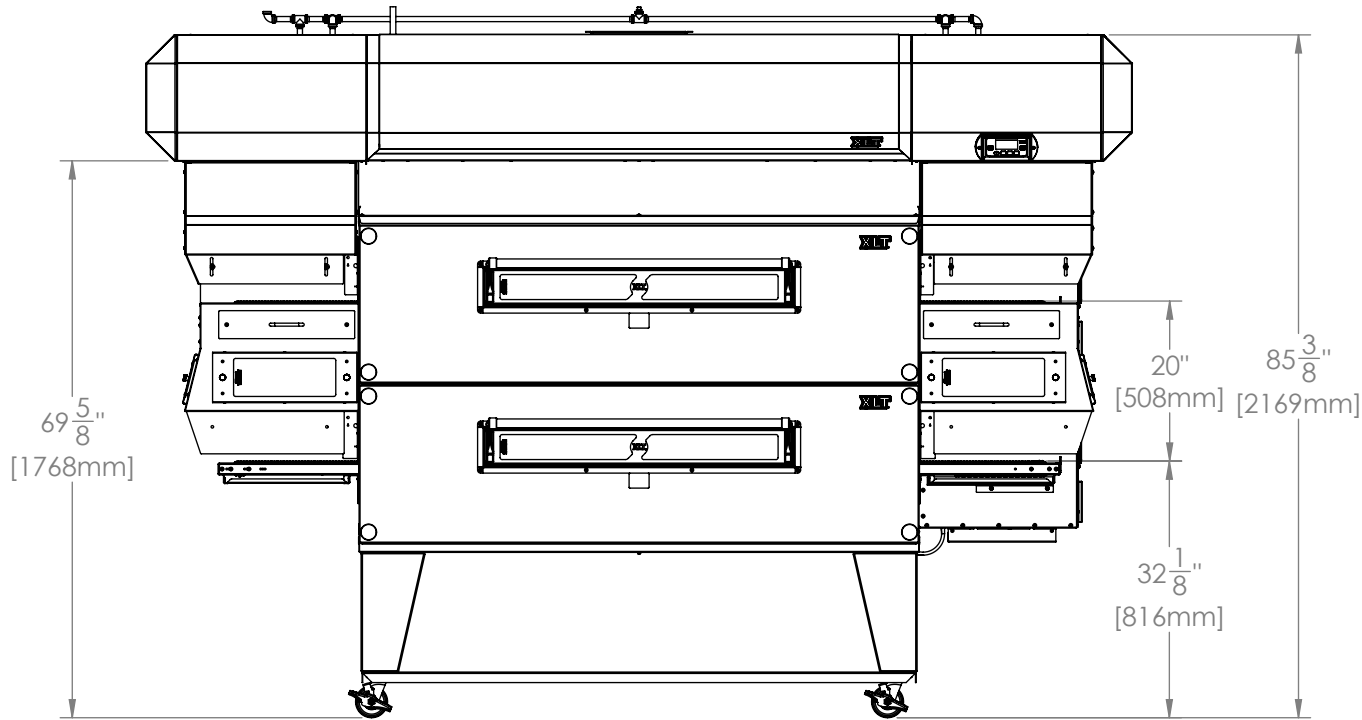

3270-1B Hood

Double Stack

H Series

The Information Contained In This Drawing Is The Sole Property Of Wolfe Electric Inc. Any Reproduction In Part Or Whole Without The Written Permission Of Wolfe Electric Inc Is Prohibited.