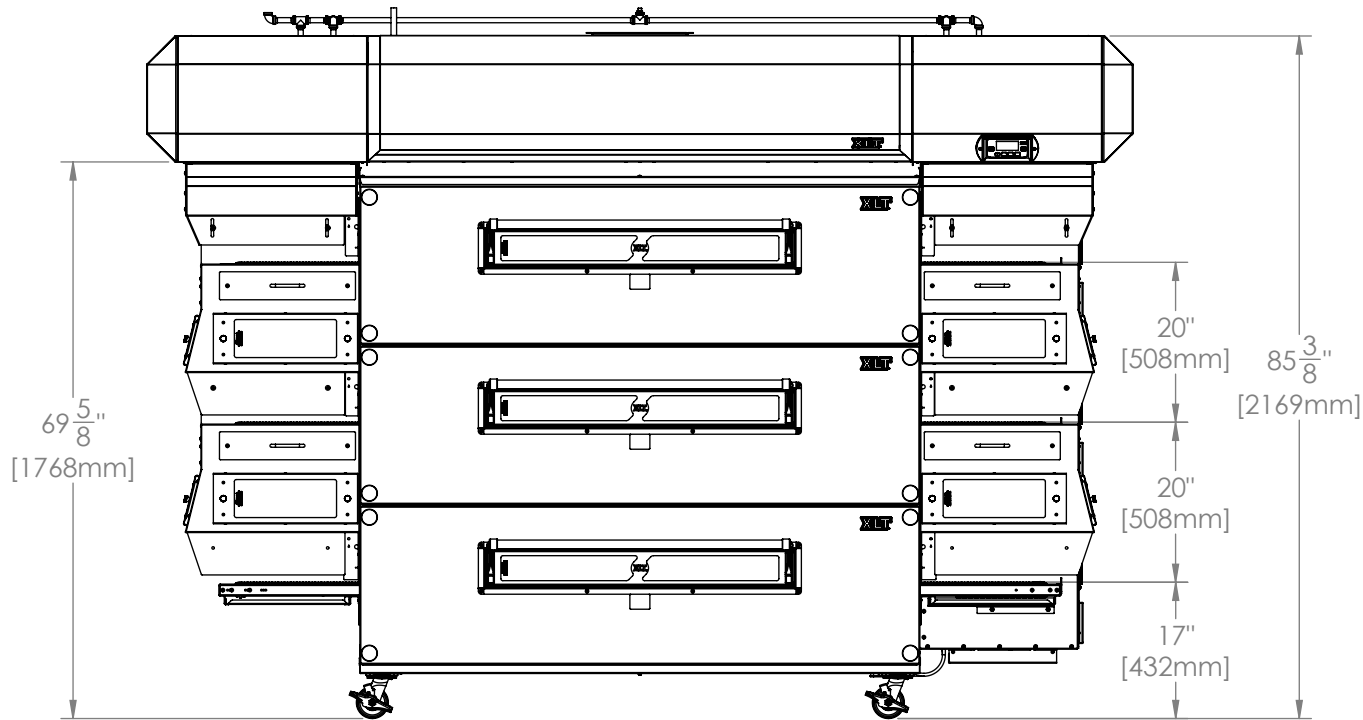

3270-1B Hood

Triple Stack H Series

The Information Contained In This Drawing Is The Sole Property Of Wolfe Electric Inc. Any Reproduction In Part Or Whole Without The Written Permission Of Wolfe Electric Inc Is Prohibited.