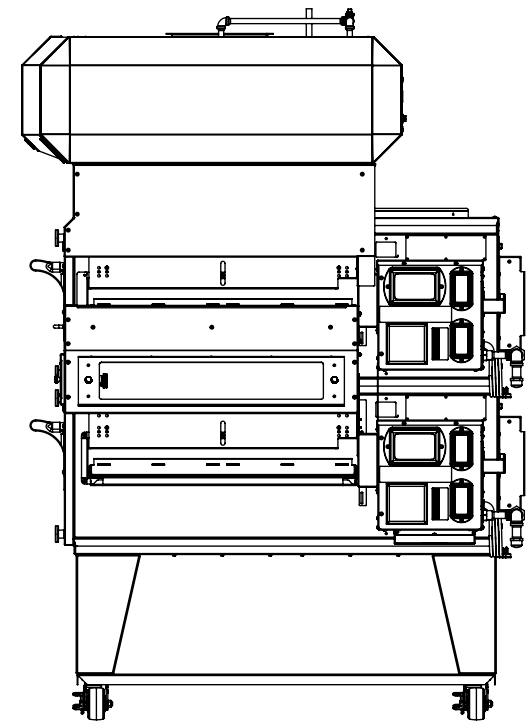

3280-2B Hood

Double Stack

H Series

The Information Contained In This Drawing Is The Sole Property Of Wolfe Electric Inc. Any Reproduction In Part Or Whole Without The Written Permission Of Wolfe Electric Inc Is Prohibited.