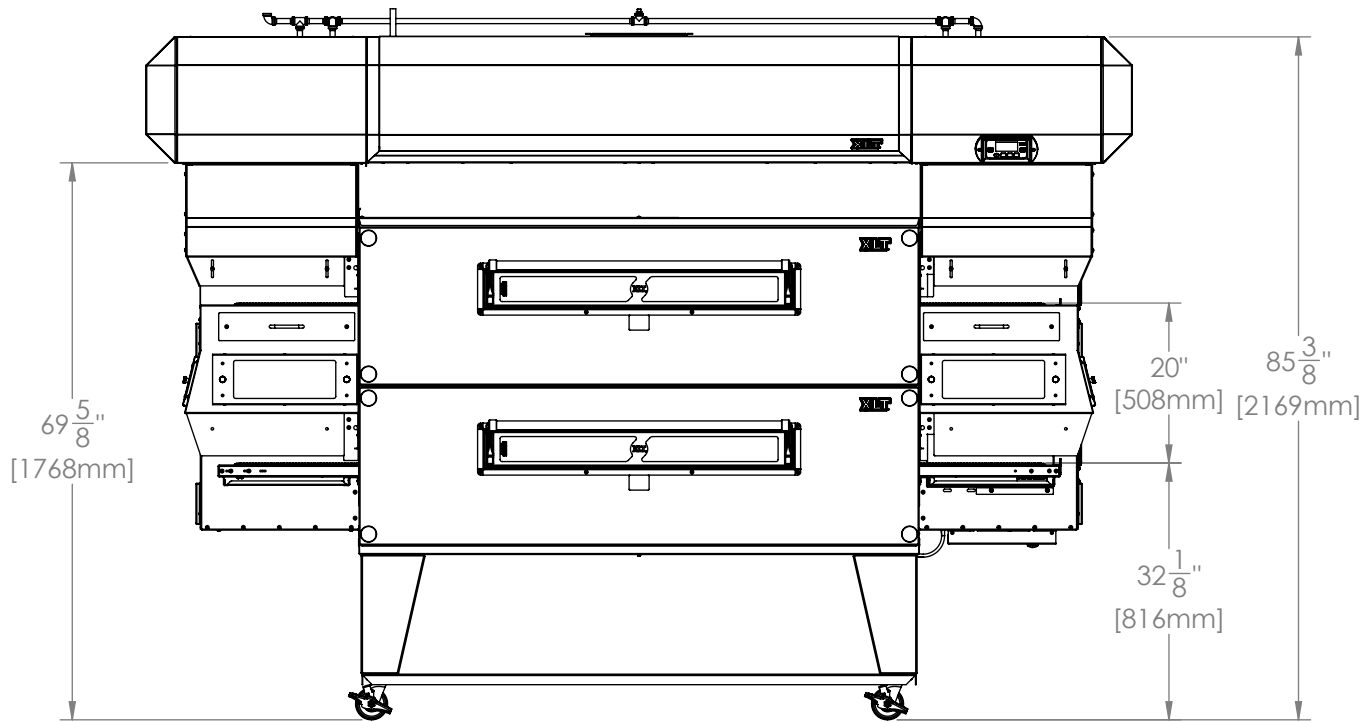

3280-2B Hood

Double Stack

H Series

The Information Contained In This Drawing Is The Sole Property Of Wolfe Electric Inc. Any Reproduction In Part Or Whole Without The Written Permission Of Wolfe Electric Inc Is Prohibited.