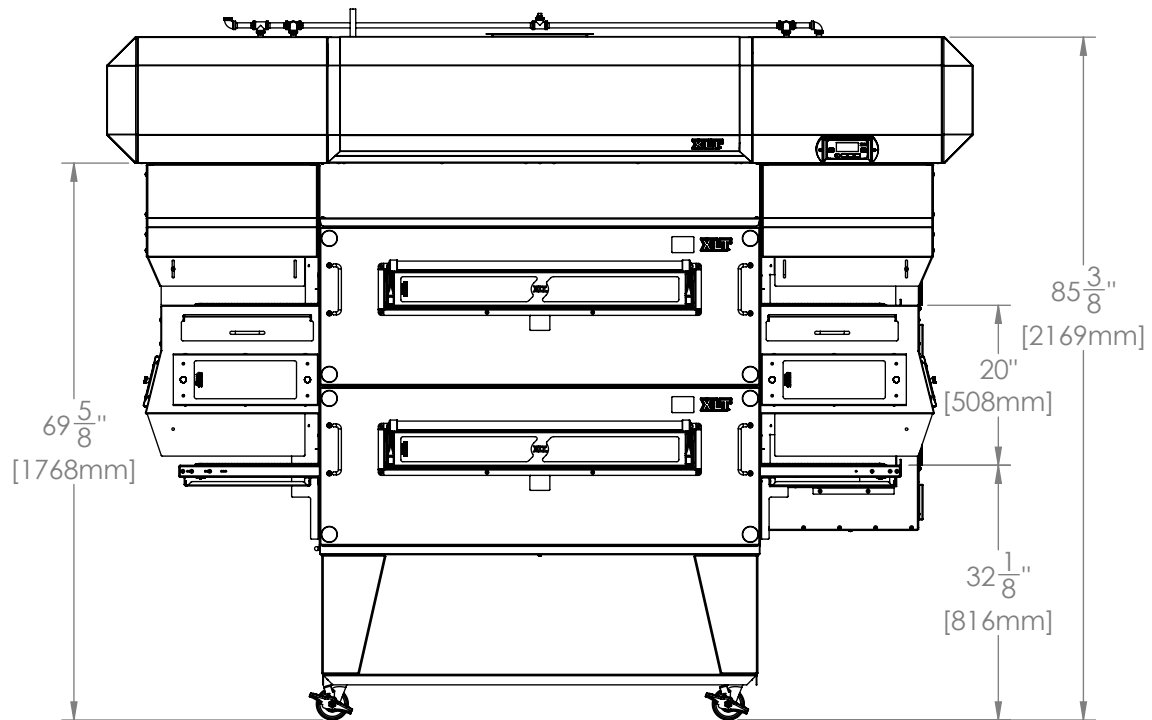

3855 Hood
Double Stack
H Series
Electric

The Information Contained In This Drawing Is The Sole Property Of Wolfe Electric Inc. Any Reproduction In Part Or Whole Without The Written Permission Of Wolfe Electric Inc Is Prohibited.