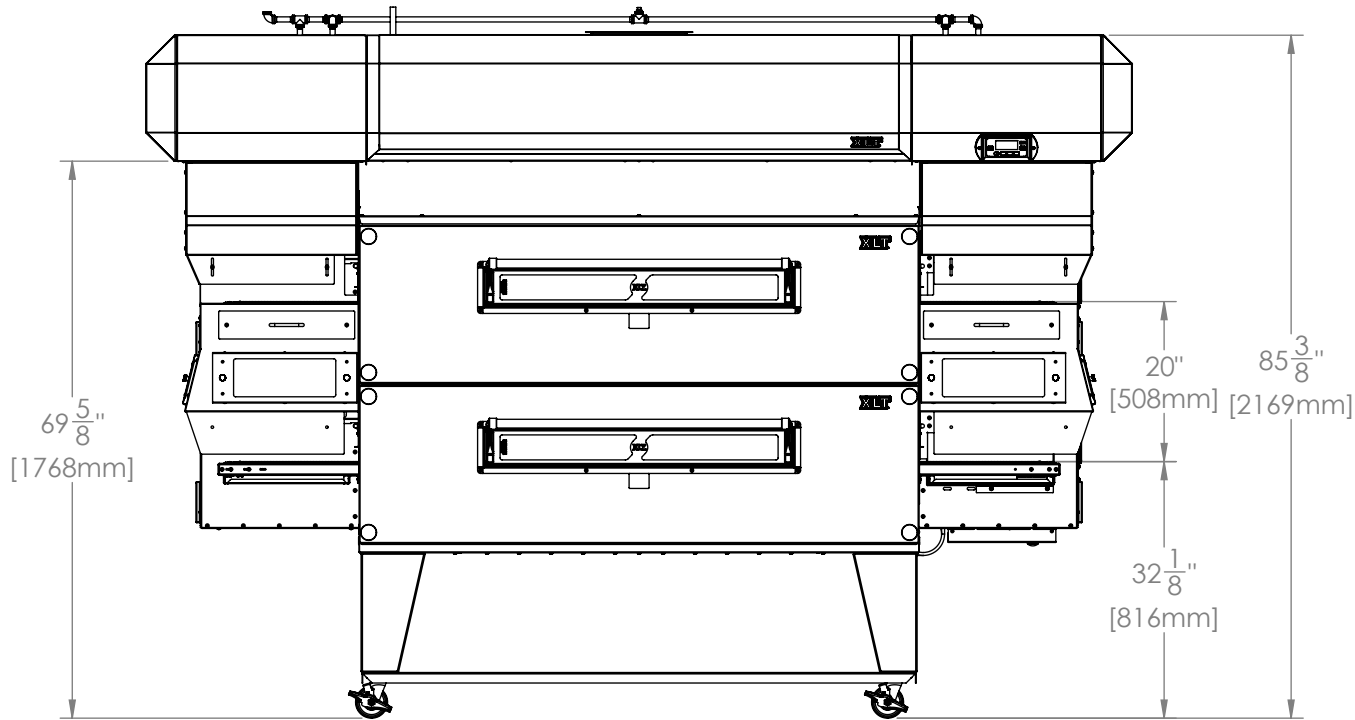

3870 Hood Double Stack H Series

The Information Contained In This Drawing Is The Sole Property Of Wolfe Electric Inc. Any Reproduction In Part Or Whole Without The Written Permission Of Wolfe Electric Inc Is Prohibited.