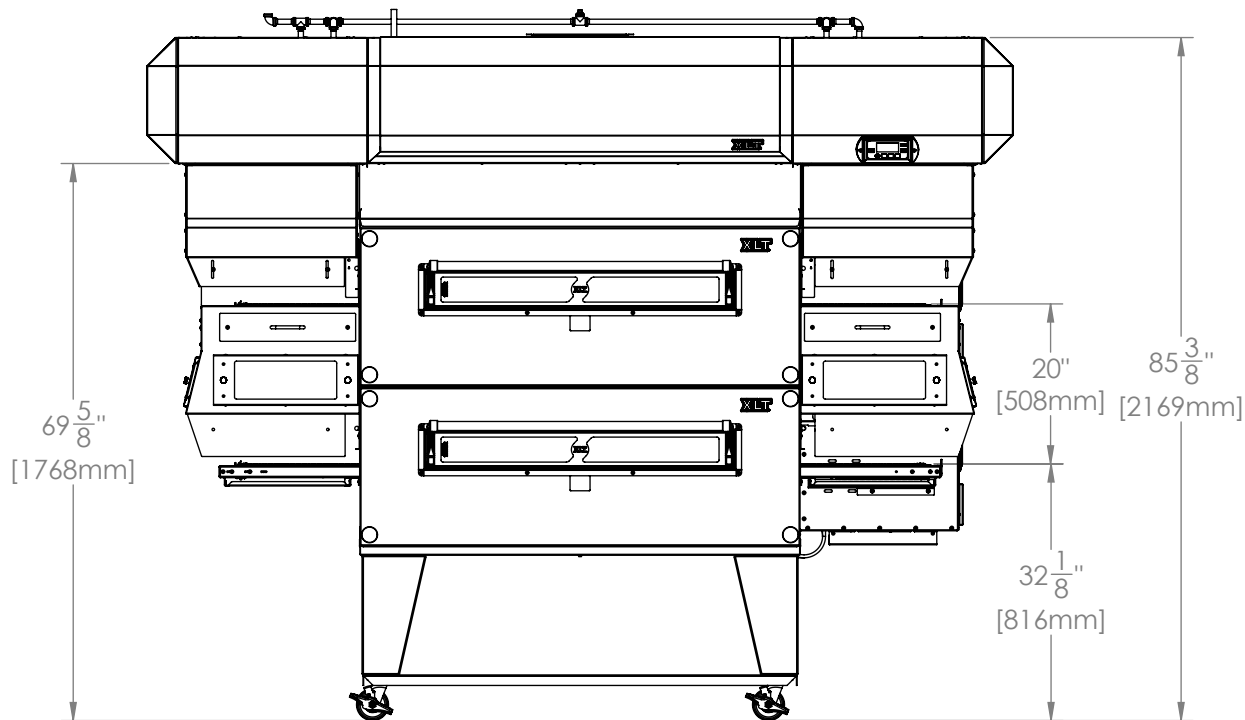

# 4455 Hood Double Stack H Series

The Information Contained In This Drawing Is The Sole Property Of Wolfe Electric Inc. Any Reproduction In Part Or Whole Without The Written Permission Of Wolfe Electric Inc Is Prohibited.