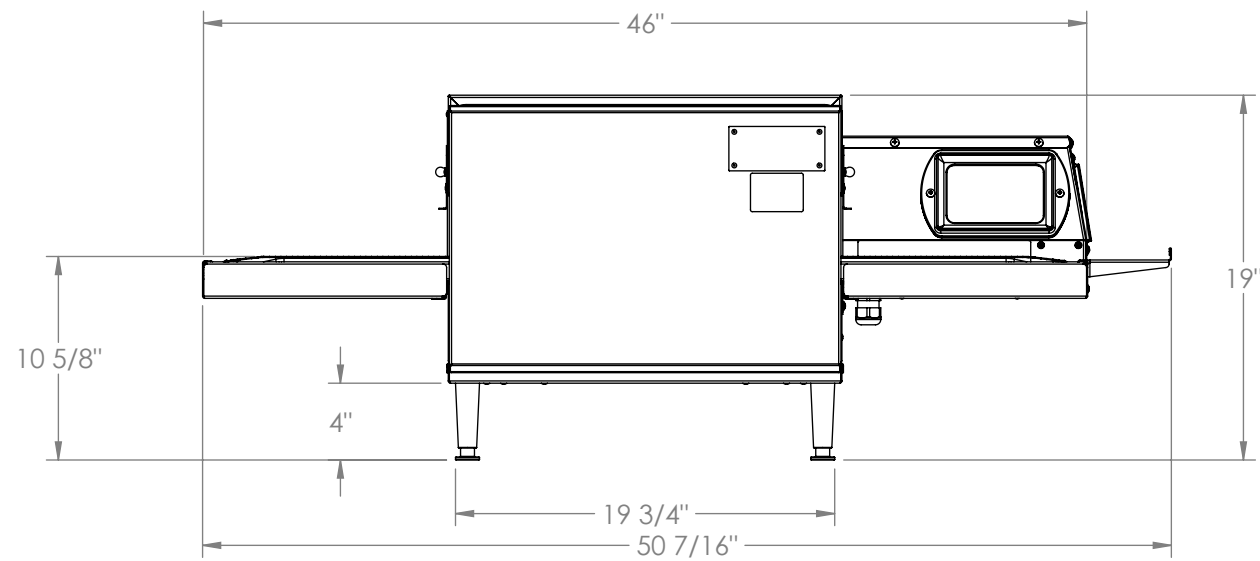

SmartSolutions™

1620 Counter Top Oven

Single Stack
Electric

THE INFORMATION CONTAINED IN THIS DRAWING IS THE SOLE PROPERTY OF XLT INC. ANY REPRODUCTION IN PART OR WHOLE WITHOUT THE WRITTEN PERMISSION OF XLT INC IS PROHIBITED.