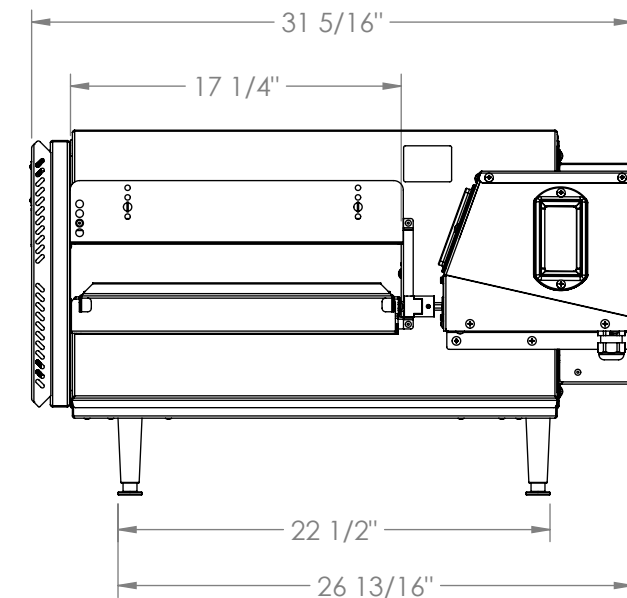

SmartSolutions™

1620 Counter Top Oven

Single Stack
Electric

THE INFORMATION CONTAINED IN THIS DRAWING IS THE SOLE PROPERTY OF XLT INC. ANY REPRODUCTION IN PART OR WHOLE WITHOUT THE WRITTEN PERMISSION OF XLT INC IS PROHIBITED.