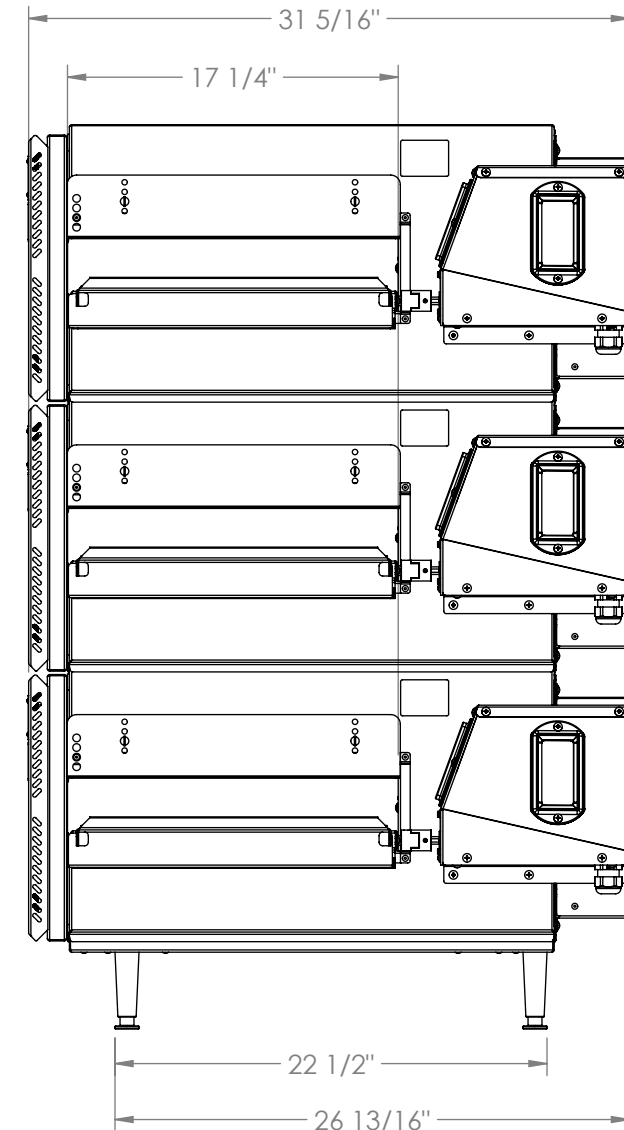

THE INFORMATION CONTAINED IN THIS DRAWING IS THE SOLE PROPERTY OF XLT INC. ANY REPRODUCTION IN PART OR WHOLE WITHOUT THE WRITTEN PERMISSION OF XLT INC IS PROHIBITED.